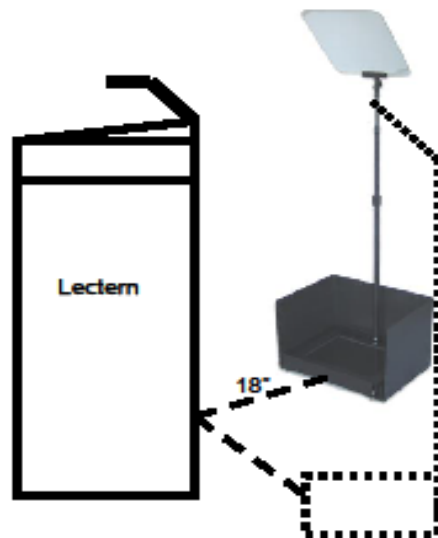

Telescript PRS-150 Side View Example