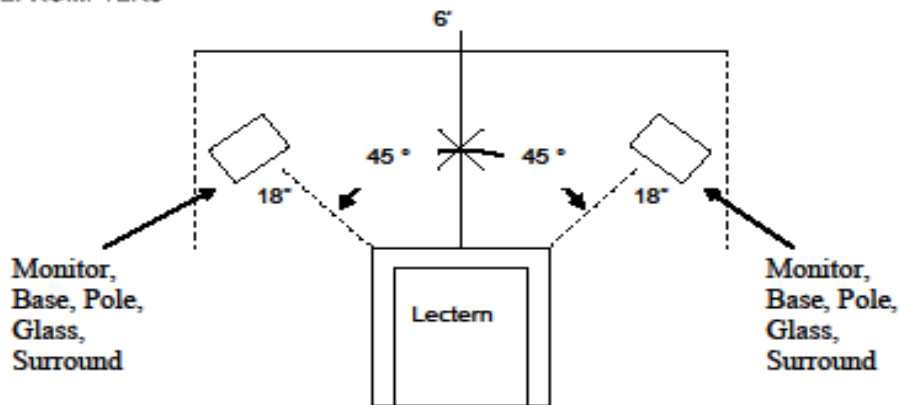

Telescript PRS-150 Top View Example